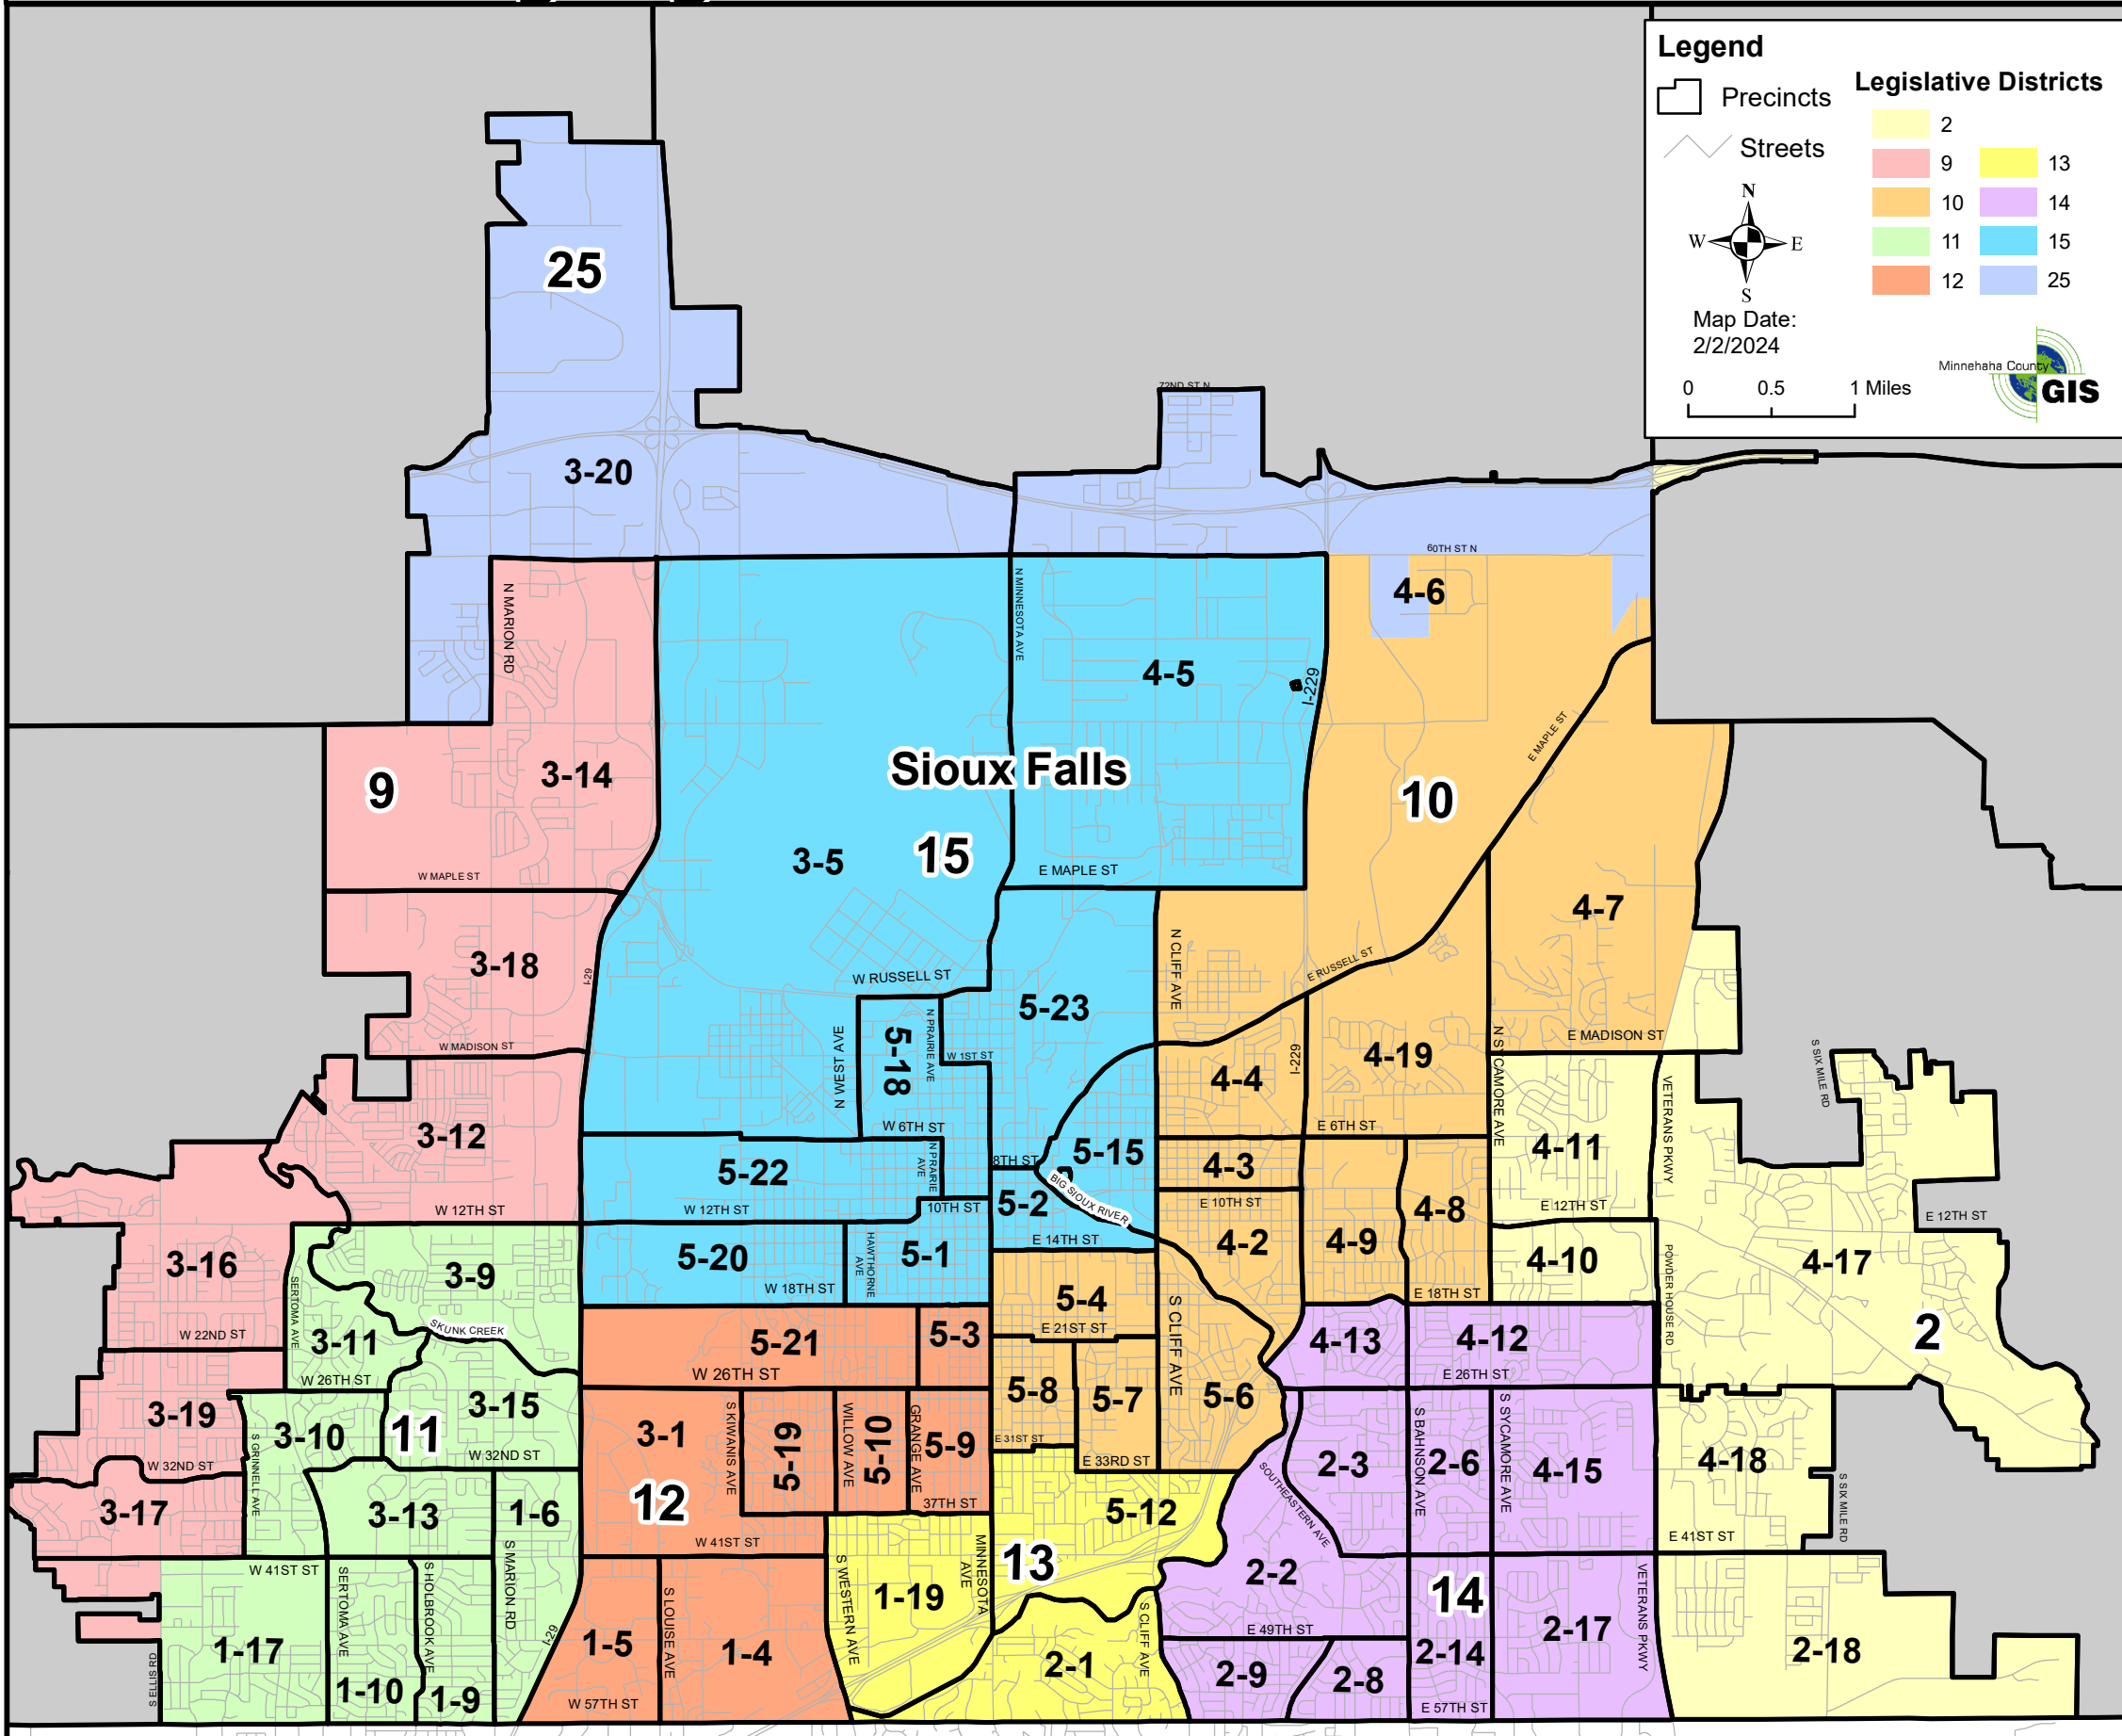

Sioux Falls

Voting Legislative Districts and Precincts

Legend

Precincts

Streets

Map Date: 2/2/2024

0 0.5 1 Miles

Minnehaha County GIS